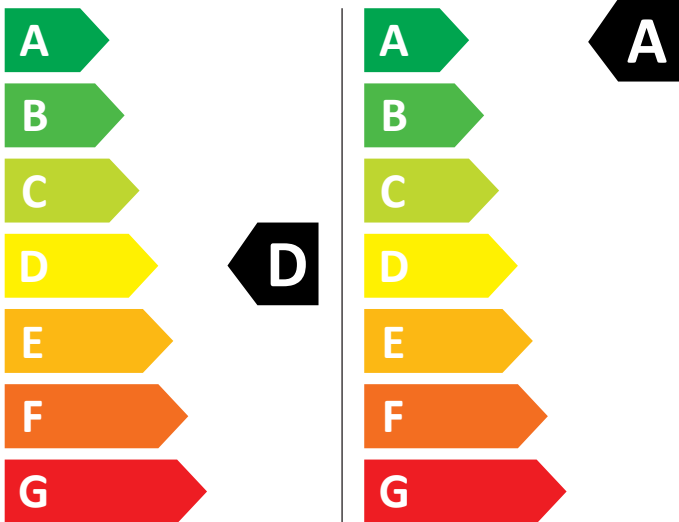

# ENERG

Hoover

HDPD696AMBC/1-S

308 kWh / 100

49 kWh / 100

6,0 kg

9,0 kg

86 L